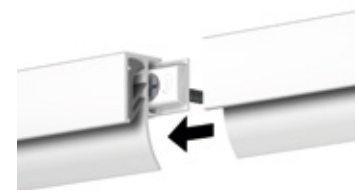

### DISPLAY

Newly R50 rail is the most compact profile in the field of self clamping paper holders. You can perfectly display cards, posters, drawings without damaging them. You can use them at home, in offices, schools, restaurants and kindergarten. The specially developed rubber clamping profile into the rail makes it possible to hang different paper thicknesses in one. The R50 ceiling rail is produced from high quality aluminium in combination with a rubber clamping inside (formaat 29.5 x 14.2 mm/1,16 x 0,55 inch).

#### Available in white/primer

A lively and bright primer white (RAL 9016) which can be repainted without any special preparations

The rail comes complete with end caps, screws and plugs.